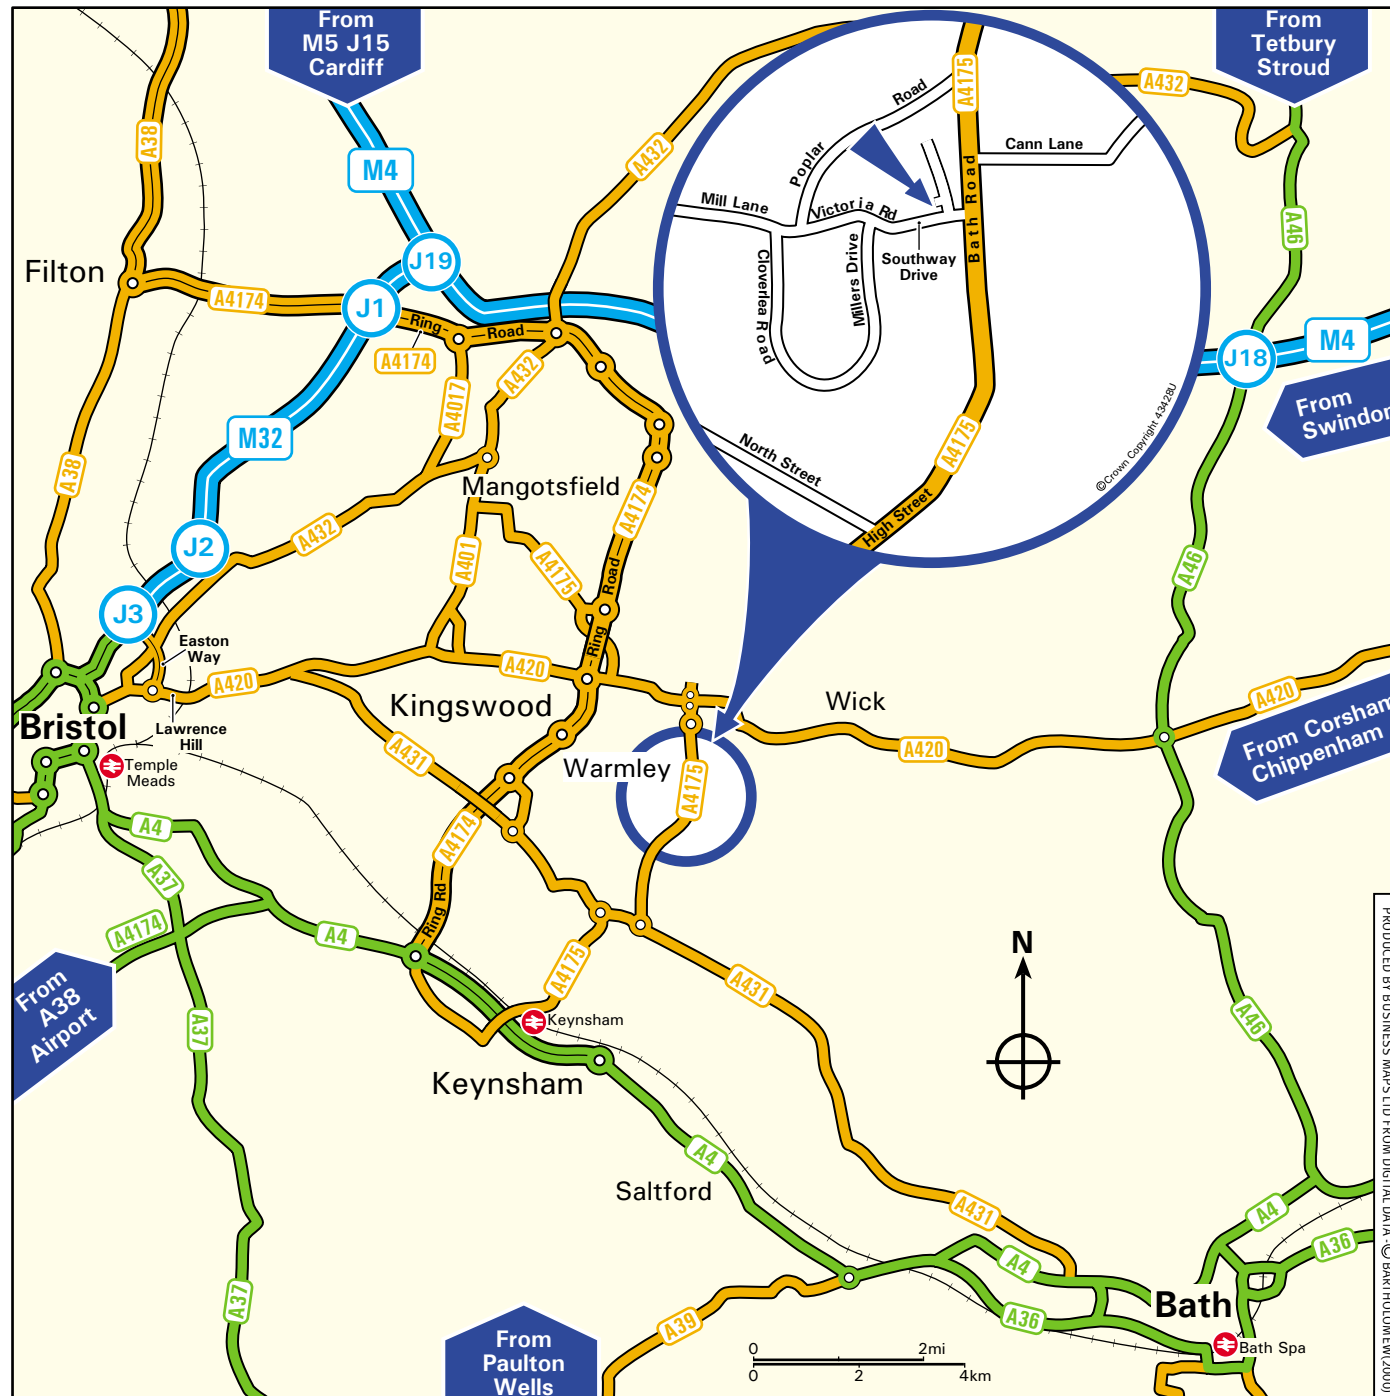

### From the M4 J18

- Leave the M4 at junction 18, and join the A46, following signs for Bath.
- Turn right onto the A420, following signs for Warmley, Wick and Kingswood.
- Turn left onto the A4175. Southway Drive is a right turning off the A4175 (see inset).

### From the M4 J19

- Leave the M4 at junction 19 and join the M32 following signs for Bristol City Centre.
- Leave the M32 at junction 1 and join the A4174 (Avon Ring Road).
- Continue on the A4174 until the roundabout junction with the A420.
- Join the A420 following signs for Warmley and Wick.
- Turn right at the roundabout junction with the A4175. Southway Drive is a right turning off the A4175 (see inset).

### Train

- Keynsham is the nearest station and is served by trains from both Bristol Temple Meads and Bath Spa stations

PRODUCED BY BUSINESS MAPS LTD FROM DIGITAL DATA © BATHOLOMEW(2000)