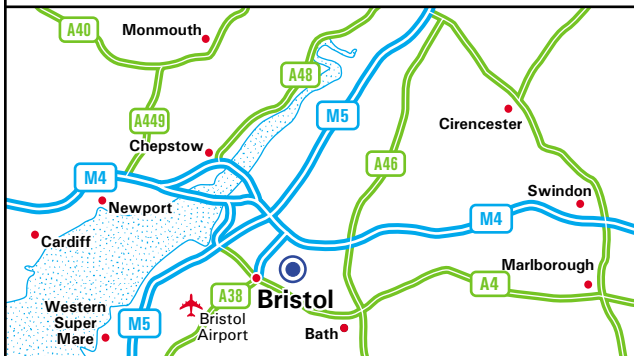

### From the M4 J18

- Leave the M4 at junction 18, and join the A46, following signs for Bath.
- Turn right onto the A420, following signs for Warmley, Wick and Kingswood.
- Turn left onto the A4175. Southway Drive is a right turning off the A4175 (see inset).

### From the M4 J19

- Leave the M4 at junction 19 and join the M32 following signs for Bristol City Centre.
- Leave the M32 at junction 1 and join the A4174 (Avon Ring Road).
- Continue on the A4174 until the roundabout junction with the A420.
- Join the A420 following signs for Warmley and Wick.
- Turn right at the roundabout junction with the A4175. Southway Drive is a right turning off the A4175 (see inset).

### Train

- Keynsham is the nearest station and is served by trains from both Bristol Temple Meads and Bath Spa stations

PRODUCED BY BUSINESS MAPS LTD FROM DIGITAL DATA © BATHOLOMEW(2000)